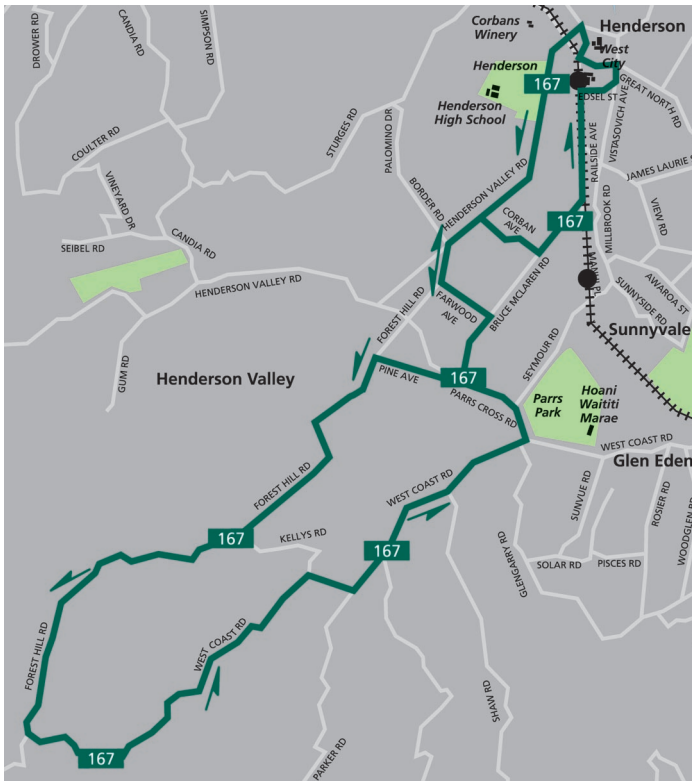

◆ Waatarua Feeder

Waatarua Feeder via Henderson Valley and Oratia

MONDAY TO FRIDAY

167

	Route	Henderson Train Station	Waatarua	Oratia	Henderson Shops
AM ▼	167	9.15	9.30	9.35	9.55
167		11.15	11.03	11.35	11.55
PM ▼	167	1.15	1.30	1.35	1.55

NOTES This service is provided by Urban Express

Public Transport Information
Call Rideline 366 6400
www.rideline.co.nz
Text 3666 wap.rideline.co.nz
An Auckland Regional Council service

MAXX
REGIONAL TRANSPORT