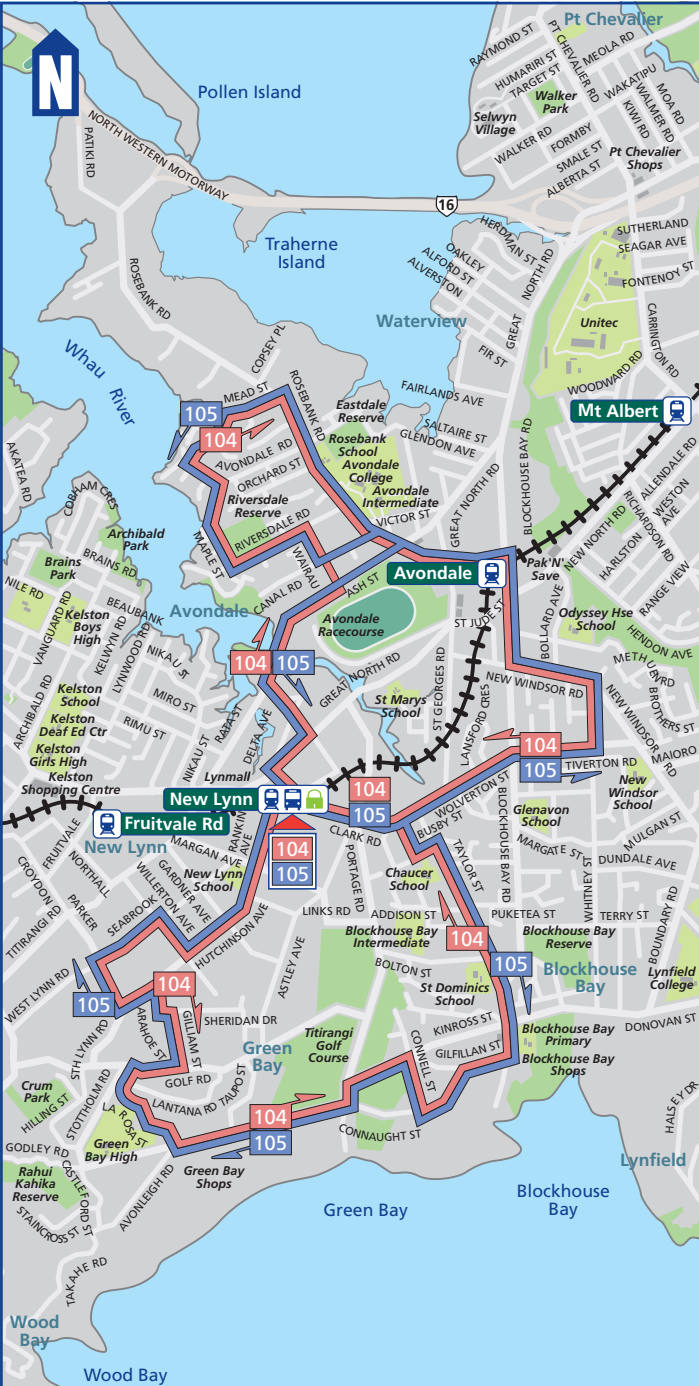

Bus Routes
Terminus
Trains
Cycle Locker

maxx.co.nz
(09) 366 6400

www.arta.co.nz

MAXX is brought to you by ARTA

Printed on recycled paper

ARTAC04220509

MAXX
Auckland Regional Transport