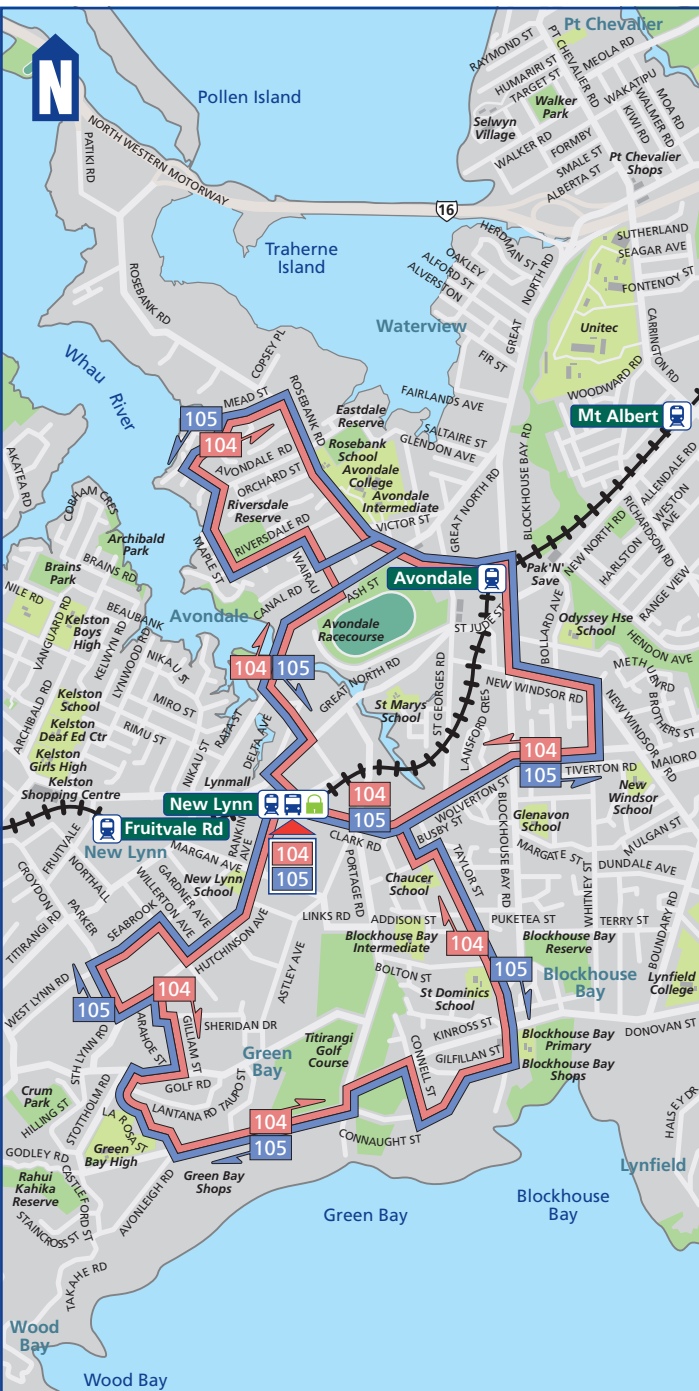

Issue 2.0

Effective 8 June 2009

104

New Lynn local service via Avondale and Blockhouse Bay

105

New Lynn local service via Avondale and Blockhouse Bay

MAXXTM
Auckland Regional Transport

maxx.co.nz
(09) 366 6400

ARTA
Auckland Regional Transport Authority

New Lynn ♦ Avondale ♦ New Windsor ♦ Blockhouse Bay ♦ Green Bay ♦ New Lynn

MONDAY TO FRIDAY

104 105

	Route	New Lynn	via	Avondale	via	New Lynn	via	Blockhouse Bay	via	New Lynn
AM	104	9.00	Rosebank Rd	9.15	New Windsor	9.30	Green Bay	9.45	Taylor St	9.55
	105	10.00	New Windsor	10.15	Rosebank Rd	10.30	Taylor St	10.40	Green Bay	10.55
	104	11.00	Rosebank Rd	11.15	New Windsor	11.30	Green Bay	11.45	Taylor St	11.55
PM	105	12.00	New Windsor	12.15	Rosebank Rd	12.30	Taylor St	12.40	Green Bay	12.55
	104	1.00	Rosebank Rd	1.15	New Windsor	1.30	Green Bay	1.45	Taylor St	1.55
	105	2.00	New Windsor	2.15	Rosebank Rd	2.30	Taylor St	2.40	Green Bay	2.55

NOTES Routes 104 and 105 alternate direction, refer to the map for full details
 This service is provided by Urban Express

OTHER TIMETABLES FOR THIS AREA

- ♦ 008, 009 New Lynn, Otahuhu, Sylvia Park Crosstown
- ♦ 18- Titirangi, Tanekaha
- ♦ 19- Blockhouse Bay, Green Bay
- ♦ 21-, 22- Avondale, New North Rd
- ♦ 23-, 24- Sandringham Rd
- ♦ 25-, 26- Dominion Rd
- ♦ Western Line Train Timetable
- ♦ The MAXX Guide - Central Auckland