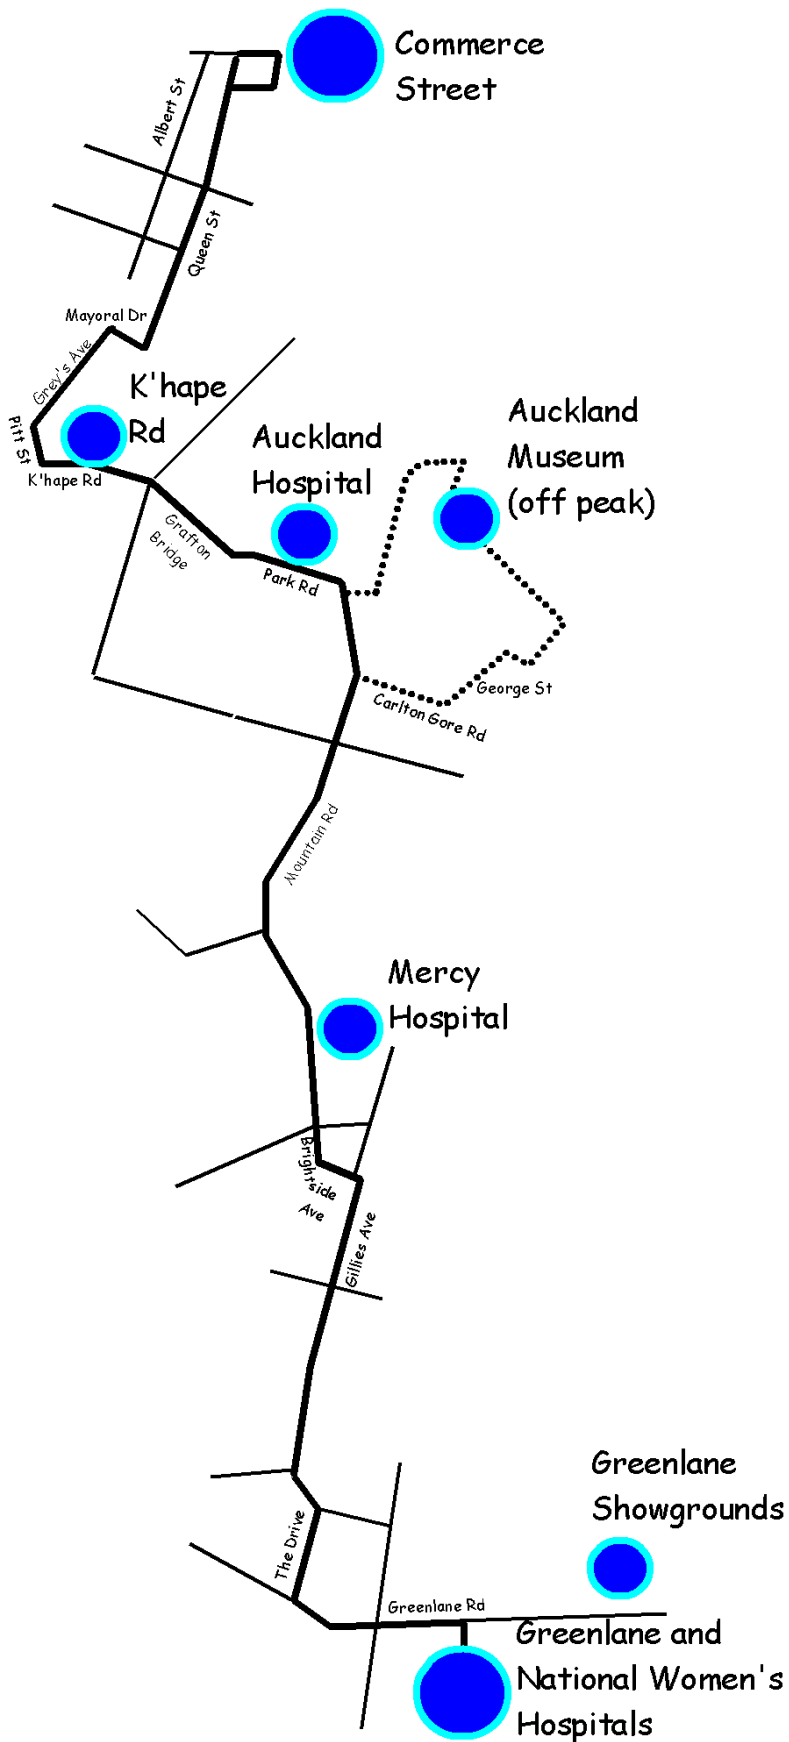

INFORMATION

For information on all bus, rail and ferry services in the Auckland region phone Rideline on 366-6400. If you are calling from Great Barrier Island, Helensville, Hibiscus Coast, Pukekohe or Warkworth free calling areas please use the Rideline toll free number 0800 10 30 80.

Transfers. Sometimes you will need to change buses to complete a trip. If the timetable shows a trip including a transfer (generally indicated by a T in the notes column), this means the second service will await the arrival of the first service and that a through ticket for the entire journey can be bought on the first service. When you have to catch a different bus to start or finish a trip, this is shown by (brackets) in the timetable. Carefully check the notes column for your service to find out which bus you need to catch to or from the transfer point.

Lost Property. All enquiries concerning lost property should be referred to the operator concerned, in this case Urban Express (phone 620-5490).

Services on public holidays. A Sunday timetable is operated on all public holidays. A reduced level of service may operate on Christmas Day. Some adjustments to services will be made between 6:00am and 9:00am, and 3:00pm and 6:00pm, Monday to Friday, after 23 December until approximately the third Monday in January.

Disclaimer. This table shows the times at which buses may be expected to operate. Operators make every endeavour to maintain the advertised services, although at times weather, special events, traffic conditions, breakdowns and staff sickness may cause delays.

This timetable may be changed without notice. If you are unsure whether the information is current, phone Rideline.

For commendations, complaints, suggestions, and general bus information, phone Rideline between 7 am and 8pm Monday to Saturday and 8:00am and 6:30pm Sundays and public holidays (except Christmas Day), or visit the website www.rideline.co.nz