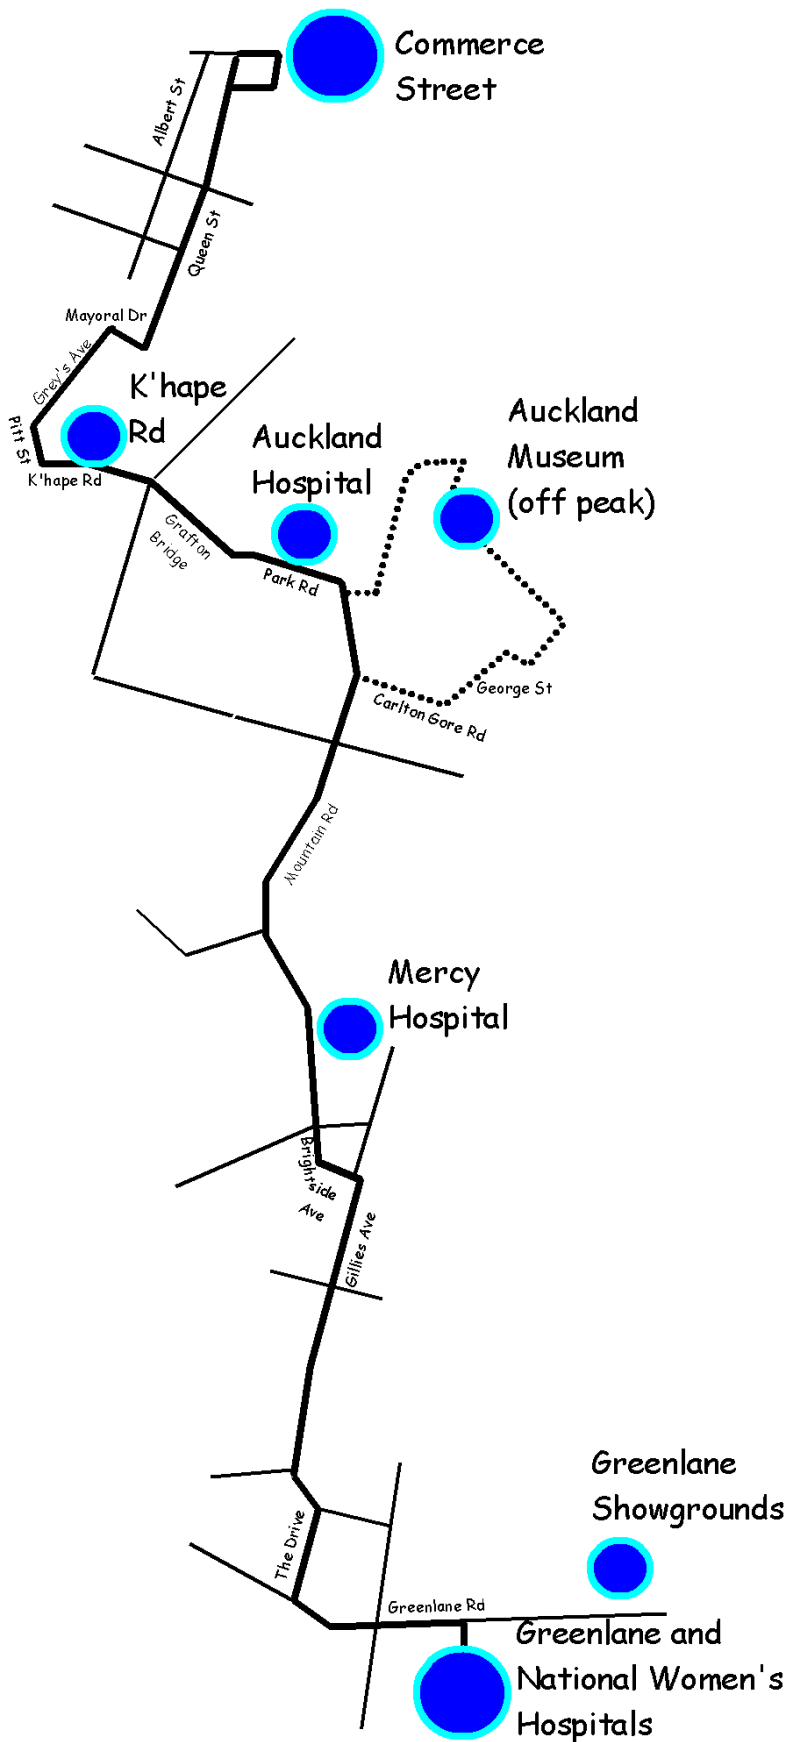

INFORMATION

For information on all bus, rail and ferry services in the Auckland region phone Rideline on 366-6400. If you are calling from Great Barrier Island, Helensville, Hibiscus Coast, Pukekohe or Warkworth free calling areas please use the Rideline toll free number 0800 10 30 80.

Transfers. Sometimes you will need to change buses to complete a trip. If the timetable shows a trip including a transfer (generally indicated by a T in the notes column), this means the second service will await the arrival of the first service and that a through ticket for the entire journey can be bought on the first service. When you have to catch a different bus to start or finish a trip, this is shown by (brackets) in the timetable. Carefully check the notes column for your service to find out which bus you need to catch to or from the transfer point.

Lost Property. All enquiries concerning lost property should be referred to the operator concerned, in this case Urban Express (phone 620-5490).

Services on public holidays. A Sunday timetable is operated on all public holidays. A reduced level of service may operate of Christmas Day. Some adjustments to services will be made between 6:00am and 9:00am, and 3:00pm and 6:00pm, Monday to Friday, after 23 December until approximately the third Monday in January.

Disclaimer. This table shows the times at which buses may be expected to operate. Operators make every endeavour to maintain the advertised services, although at times weather, special events, traffic conditions, breakdowns and staff sickness may cause delays.

This timetable may be changed without notice. If you are unsure whether the information is current, phone Rideline.

For commendations, complaints, suggestions, and general bus information, phone Rideline between 7 am and 8pm Monday to Saturday and 8:00am and 6:30pm Sundays and public holidays (except Christmas Day), or visit the website www.rideline.co.nz